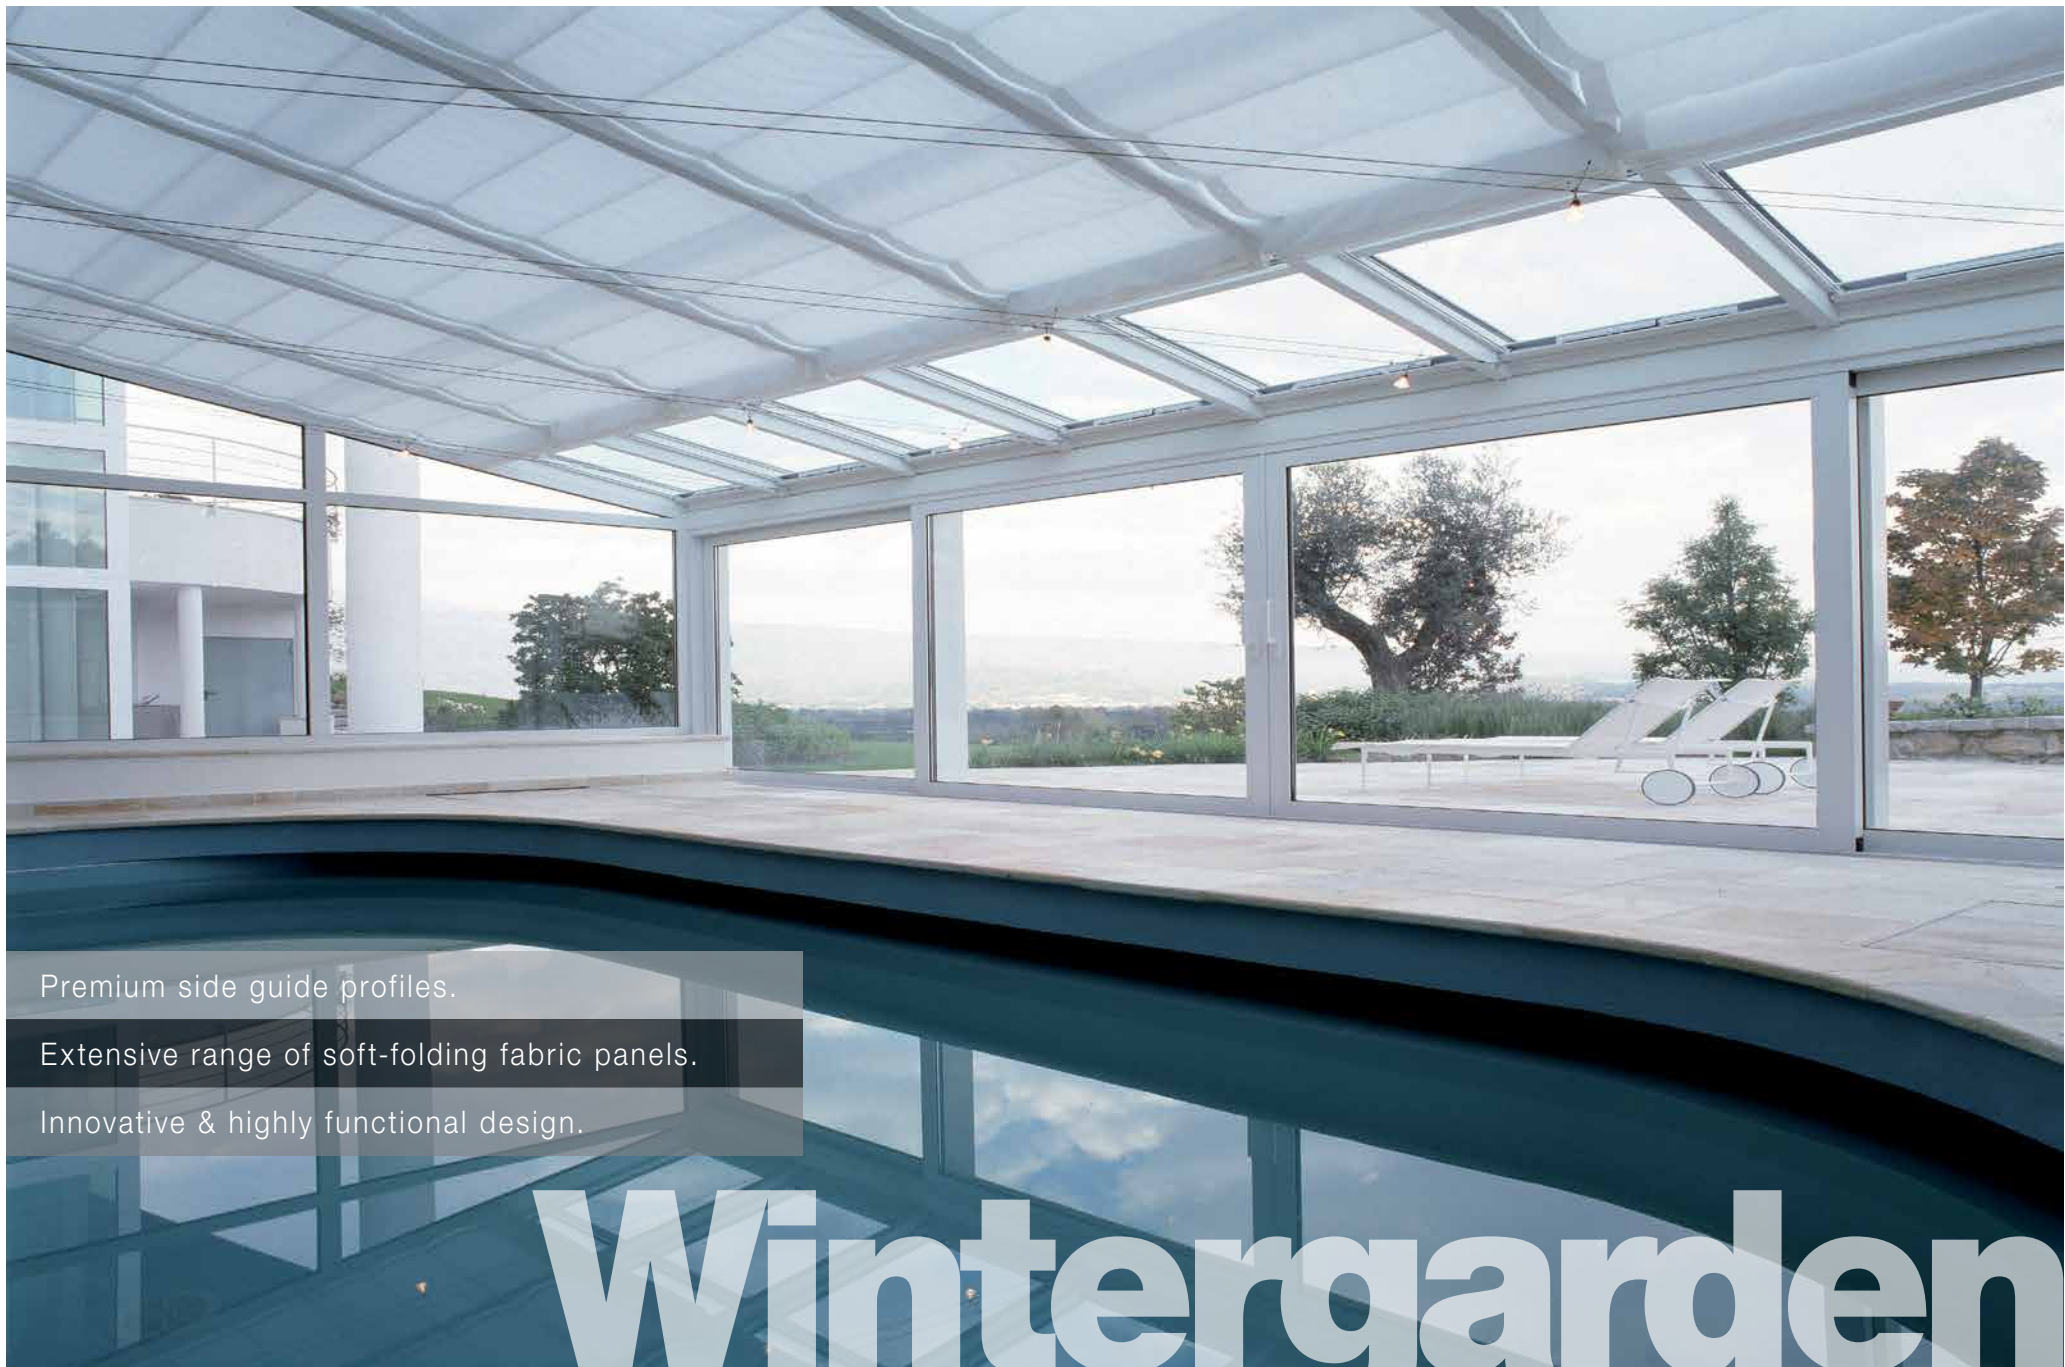

Silent Gliss Wintergarden

GUIDED ROMAN BLINDS

Timeless & elegant, Wintergarden combines premium side guide profiles with an extensive range of soft-folding fabric panels in on trend colours & designs. Innovative & highly functional, Wintergarden provides shading solutions to compliment both domestic & commercial skylights, glass roofs, atriums and conservatories. Demand for Skylights and Wintergarden systems continues to increase due to modern architecture's use of larger expanses of glass to maximise natural daylight & views.

Specifications:

Crank or motorised.

Light to large duty.

Maximum Width:

Single 2500mm - 3000mm | 15m² - 18m² (up to 6000mm - Triple system).

Max Projection:

6000mm. (Total 15m² - 36m²).

Maximum Fabric: Up to 25kg.

Options:

Fitting: Ceiling, wall or recessed if motorised.

Features:

Bendable, sloping.

Linking:

2 crank connected systems or 3 motorised possible.

Fabrics:

Silent Gliss fabric collection. Sheer + Screen + Translucent + Dim Out.

Motorisation:

Highly suitable.

Premium side guide profiles.

Extensive range of soft-folding fabric panels.

Innovative & highly functional design.

Wintergarden