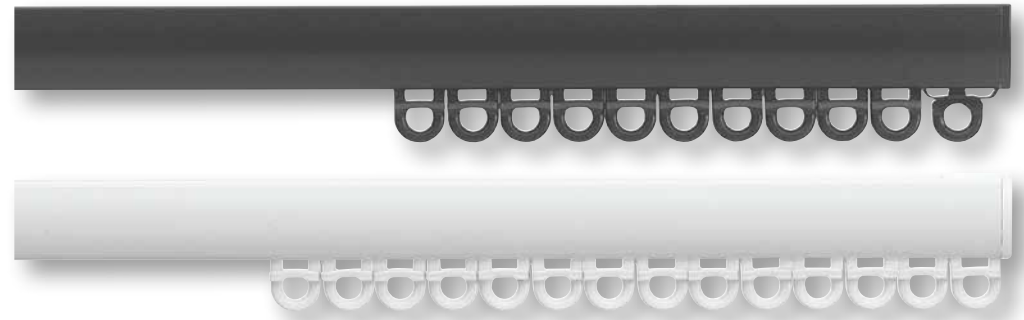

## SMOOTH + REFINED DESIGN

The Silent Gliss Hand Drawn Curtain Tracks are unobtrusive, elegant and have smooth operation. The most economical and simple to use and inherently safe by design, these hand drawn Curtain Tracks suit a large variety of installations. With standard or wave options, they are durable and maintenance free and can be bent at an angle or continuously curved.

### Specifications:

Light to heavy duty.  
2C Glider and 2C Roller technology.

### Options:

Standard or wave headings (60mm or 80mm glider spacings avail).  
Can be flush ceiling mounted.  
Bendable in both directions.  
Face fix via Smart Fix brackets which include unique magnetic covers to hide fixing screws.  
Some options can be recessed.  
Optional direct fixing through the profile.  
Tracks can be joined together for extended lengths.  
Standard and powder coat colours available.

Silent Gliss has earned the prestigious Quiet Mark certification for their high-performance products that effectively reduce noise pollution in homes

Elegant and smooth operation.

2C Glider technology for unprecedented silence.