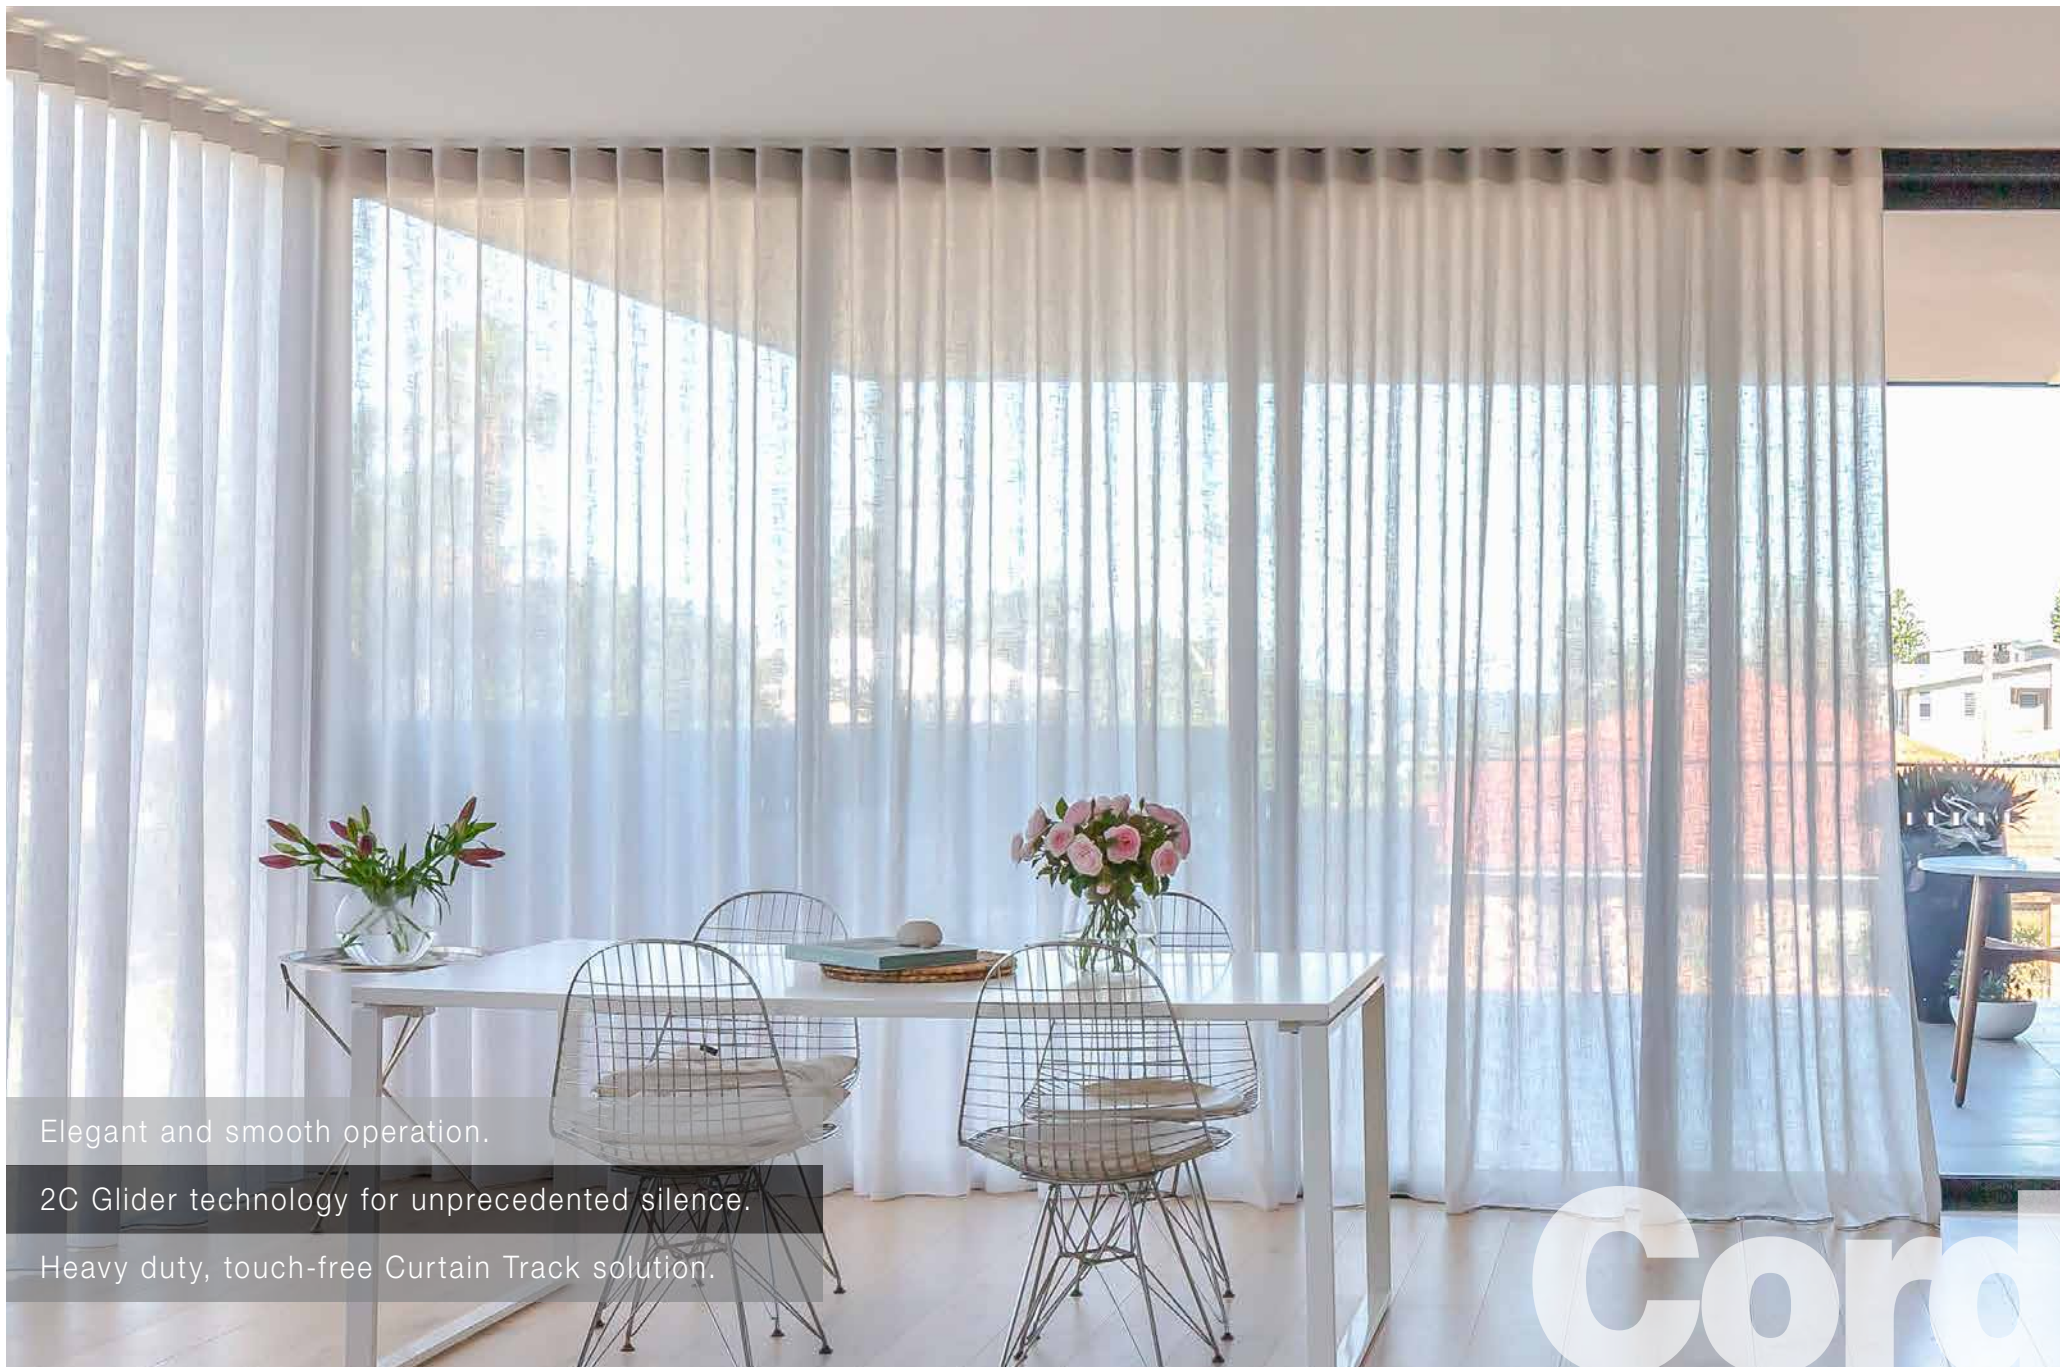

Elegant and smooth operation.

2C Glider technology for unprecedented silence.

Heavy duty, touch-free Curtain Track solution.

Cord