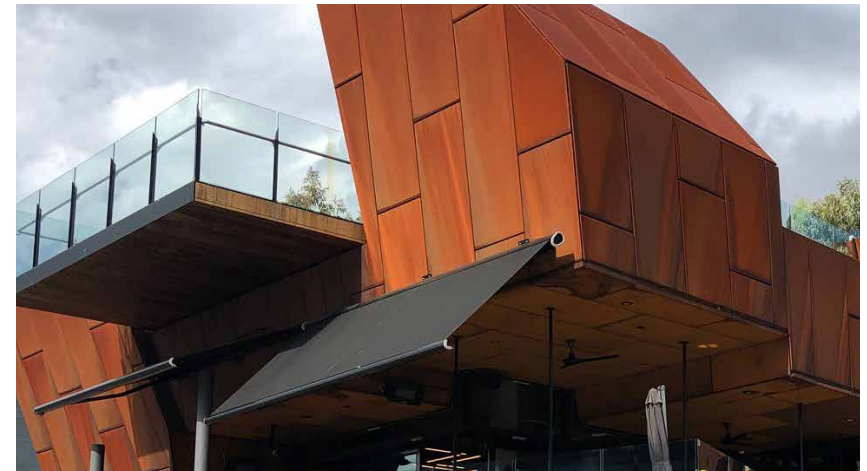

Motorisation:

Highly suitable. **somfy.**

reddot award 2016
best of the best