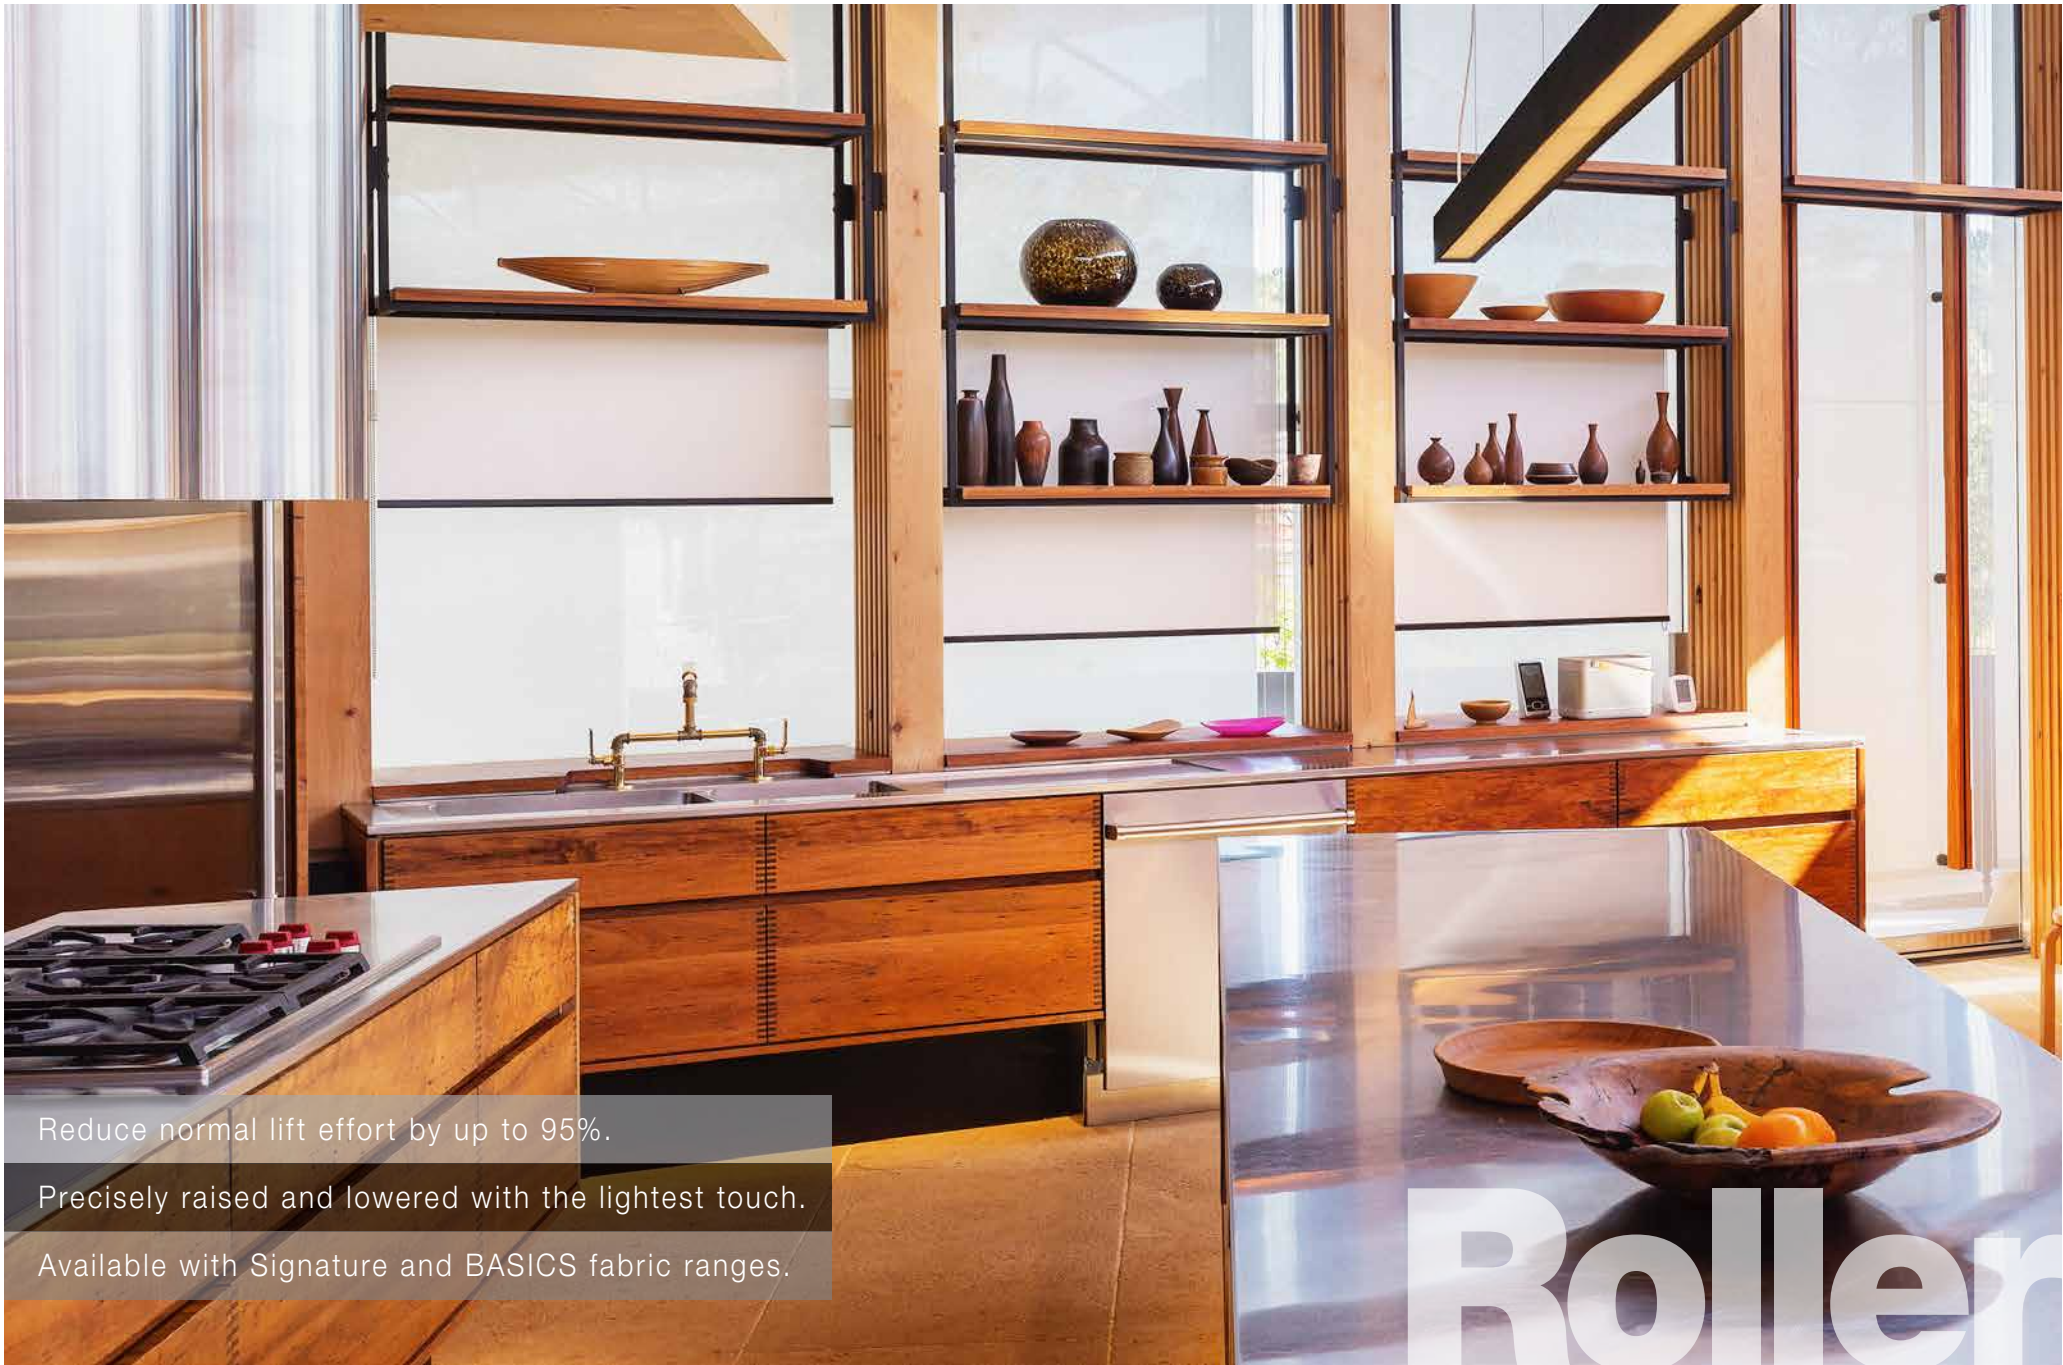

Reduce normal lift effort by up to 95%.

Precisely raised and lowered with the lightest touch.

Available with Signature and BASICS fabric ranges.

Roller