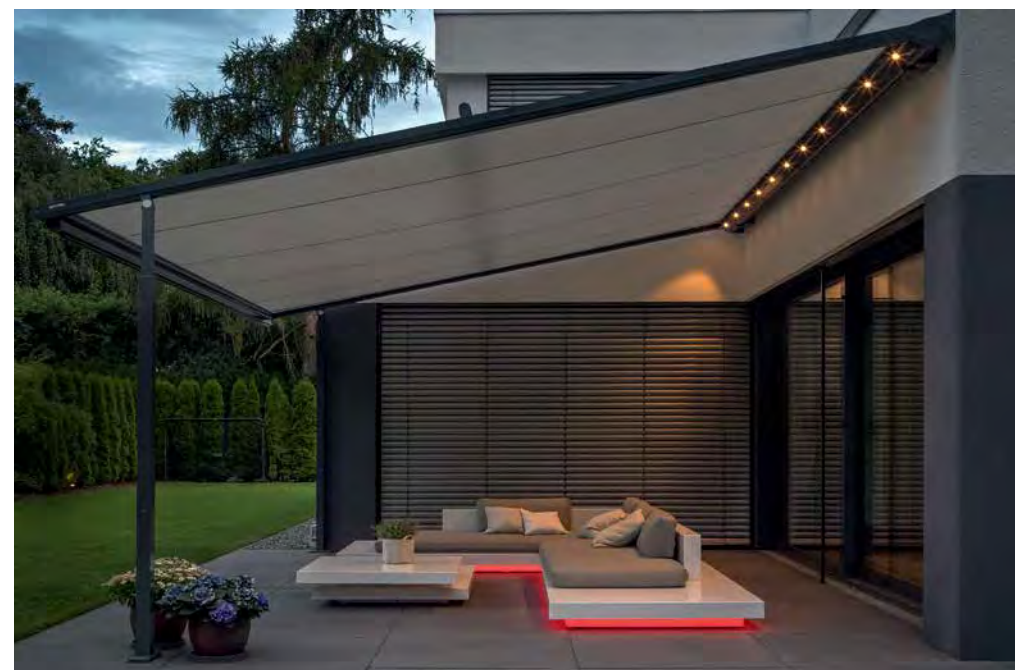

Specifications:

Plaza Viva + Plaza Viva LED

Awning Style:

Textile Pergola Awning | Plaza Viva cassette protects the textile and mechanism from the elements.

Maximum Width

6m | Multiple systems may also be joined side by side.

Maximum Projection:

5m

Rain class 2 is met:

With Plaza Viva w. fixed posts from a pitch of 14°
With Plaza Viva w. telescopic posts from a pitch of 4°
(Valance Plus option 5°) with fully lowered post.

VertiTex II

See VertiTex II specifications.

Options:

Valance Plus:

Height: 1m + 1.5m + 2.1m.
Option unavailable with VertiTex II combination.

Tempura Heater:

Efficiently reaches full radiant temperature in 2 seconds.
Energy efficient running costs.

OptiStretch:

Eliminate sag + light gaps + superior water protection.

Adjustable Telescopic Post:

Standard Plaza Viva unit has fixed posts. Adjustable Telescopic post option replaces one fixed post to enable one side to be lowered to quickly drain water. Option unavailable with VertiTex II combination.

Wind Rating:

Beaufort | 6 + Wind Resistance Class 3.

Pitch Angle:

4° -25°

Colours:

Frame: 56 frame colours, + 210 powder coat colours.

Standard Fabric:

71 Acrylic + Polyester solution dyed fabrics including 28 sustainable options.

Motorisation:

Highly suitable. **somfy.**